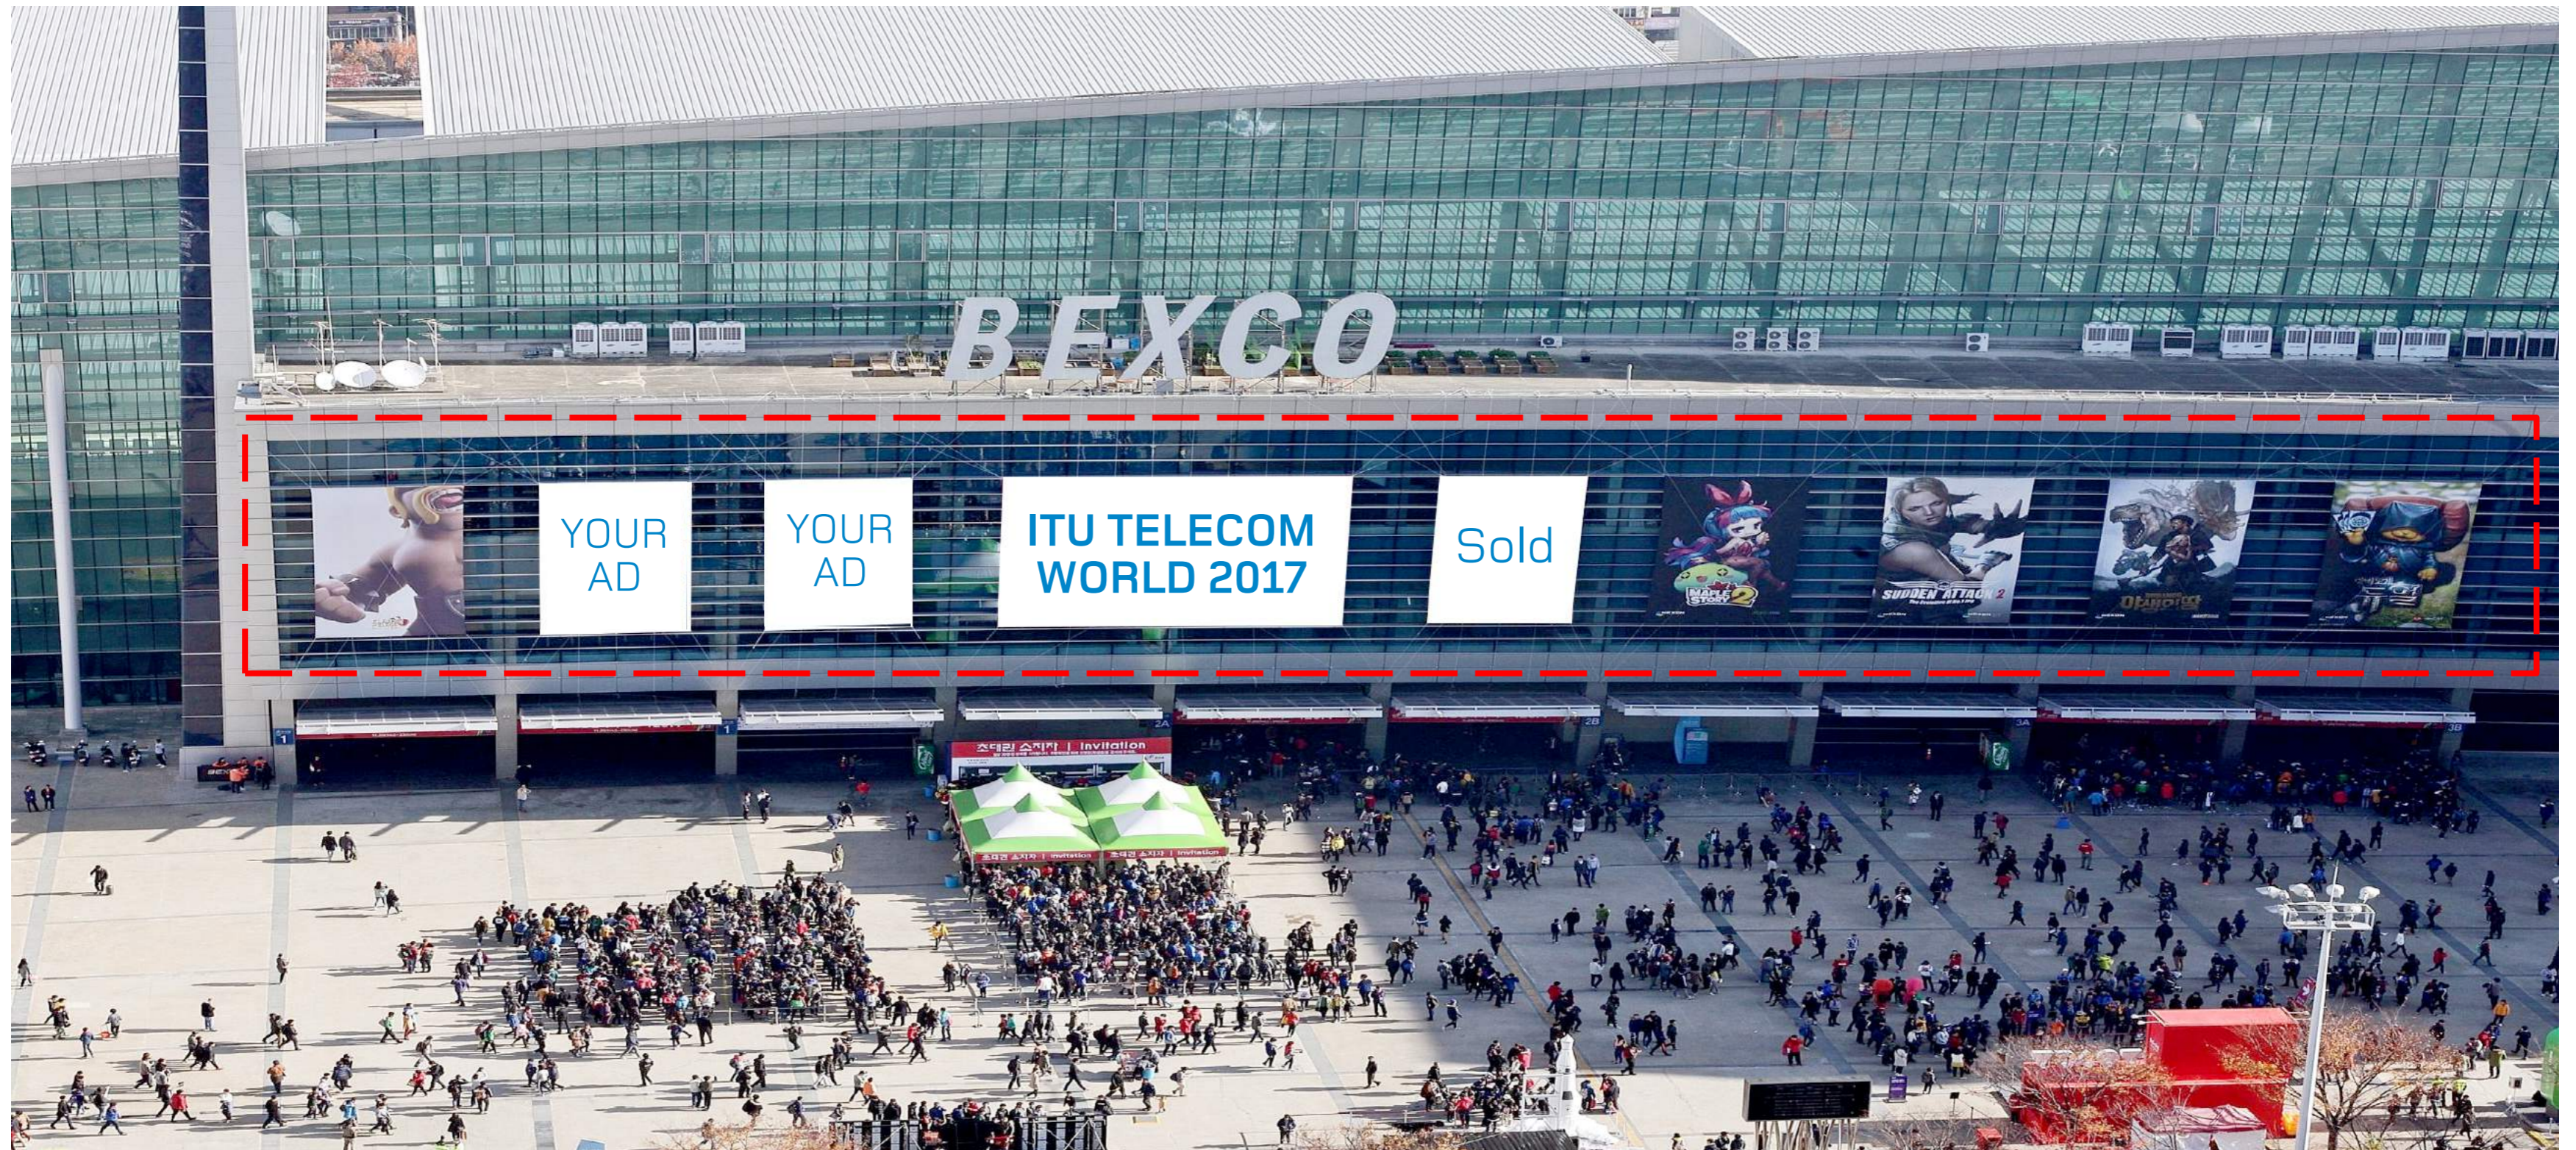

▶ Exhibition Center I – Outdoor Entrance Wall Banners

Location	Installation	Size	Quantity	Production Material	Price (CHF)	
Exhibition Center I	Exterior wall	Rigging	6m x 10m	3	Printed banner	6 000/ea.

For this advertising opportunity, please contact participate.telecom@itu.int