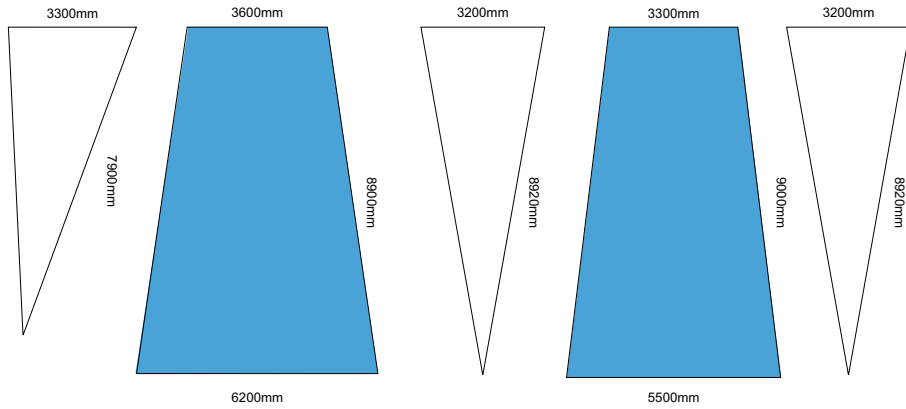

VENUE BRANDING

Outside – ICC Main Entrance