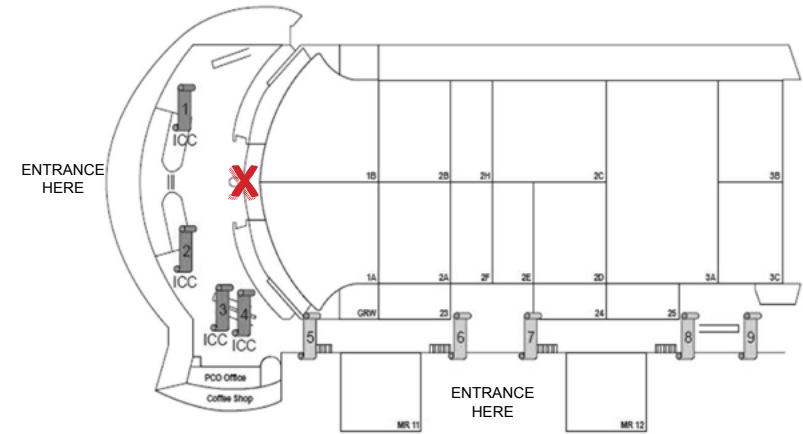

VENUE BRANDING

Inside - ICC Main Entrance