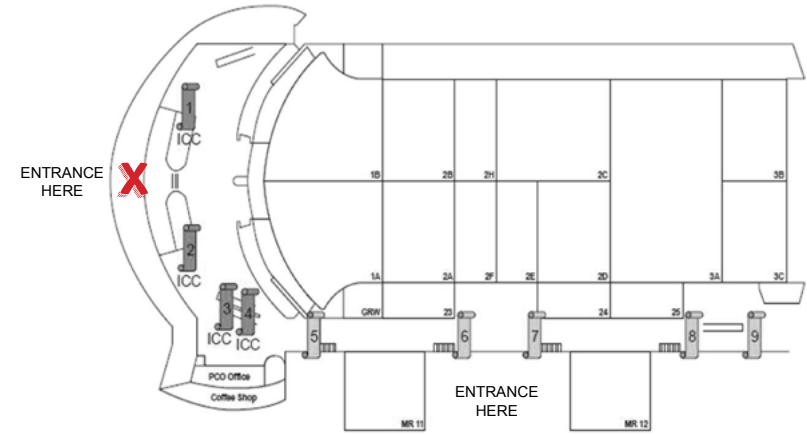

## Outside – ICC Main Entrance

Location		Installation	Size	Quantity	Production Material	Price ( CHF)
ICC Entrance <u>Triangle</u> banner	Exterior ICC Main Entrance	Rigging	3.300 x 7.900 mm	3	Printed banner	5.000/each
			3.200 x 8.920 mm			
			3.200 x 8.920 mm			

## Outside – ICC Main Entrance

Location		Installation	Size	Quantity	Production Material	Price ( CHF)
ICC Entrance <u>Trapeze</u> banner	Exterior ICC Main Entrance	Rigging	6.200 x 8.900 mm	2	Printed banner	8.000/each
			5.500 x 9.000 mm			