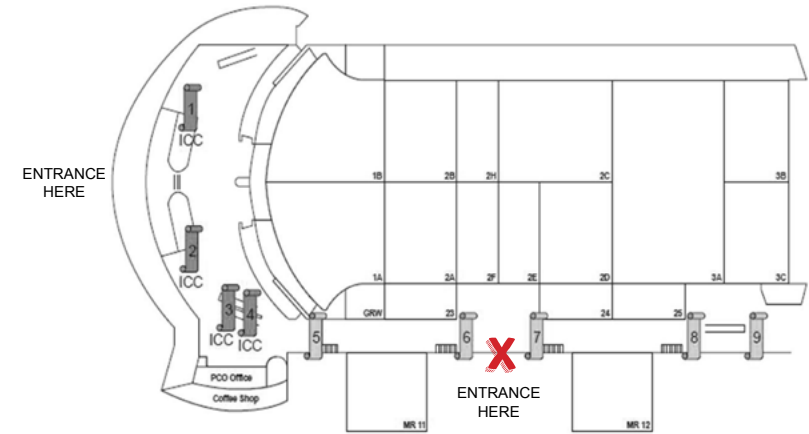

## Outside – ICC Main Entrance

Location		Installation	Size	Quantity	Production Material	Price ( CHF)
ICC Entrance <u>Triangle</u> banner	Exterior ICC Main Entrance	Rigging	3.300 x 7.900 mm	3	Printed banner	5.000/each
			3.200 x 8.920 mm			
			3.200 x 8.920 mm			

## Outside – ICC Main Entrance

Location		Installation	Size	Quantity	Production Material	Price ( CHF)
ICC Entrance <u>Trapeze</u> banner	Exterior ICC Main Entrance	Rigging	6.200 x 8.900 mm	2	Printed banner	8.000/each
			5.500 x 9.000 mm			

## Outside — Hall 2 Entrance

Location		Installation	Size	Quantity	Production Material	Price ( CHF)
Stretch Fabric Welcome Panels	Exterior ICC Hall 2 Entrance	Rigging	3.900 x 4.100 mm	2	Printed banner	8.000/each
			7.800 x 4.100 mm	OR 1		12.000