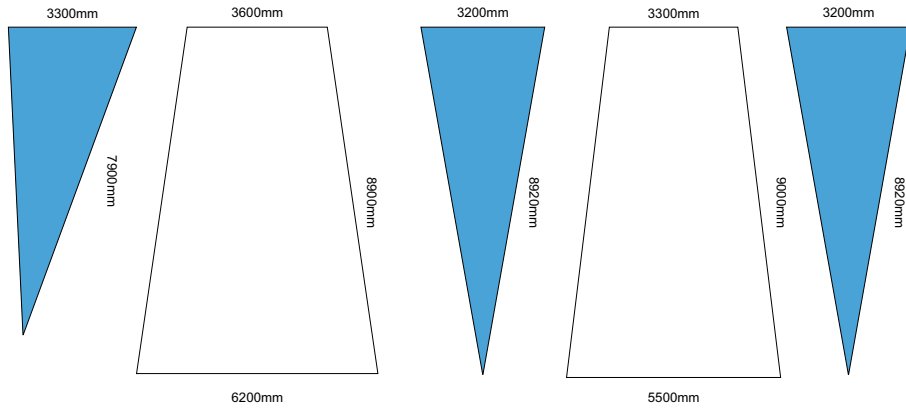

## Outside – ICC Main Entrance

Location		Installation	Size	Quantity	Production Material	Price ( CHF)
ICC Entrance <u>Triangle</u> banner	Exterior ICC Main Entrance	Rigging	3.300 x 7.900 mm	3	Printed banner	5.000/each
			3.200 x 8.920 mm			
			3.200 x 8.920 mm			