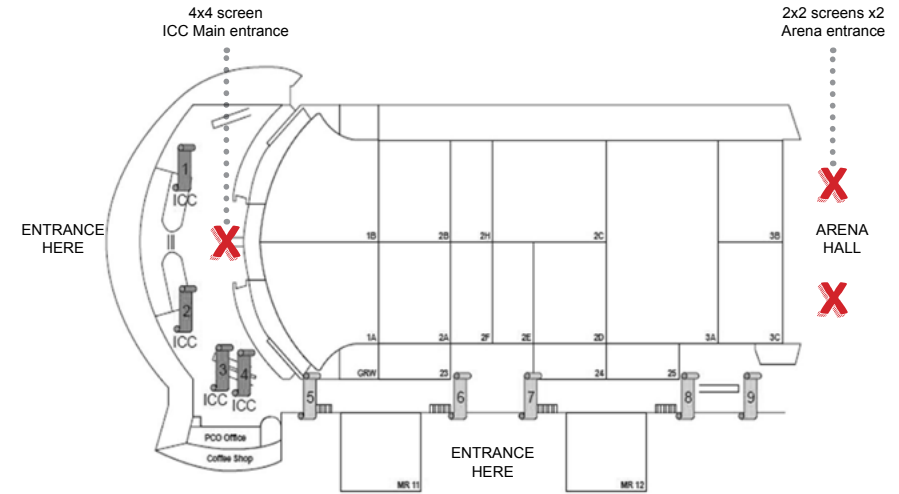

## Outside – ICC Main Entrance

Location		Installation	Size	Quantity	Production Material	Price ( CHF)
ICC Entrance <u>Triangle</u> banner	Exterior ICC Main Entrance	Rigging	3.300 x 7.900 mm	3	Printed banner	5.000/each
			3.200 x 8.920 mm			
			3.200 x 8.920 mm			

## Outside — Hall 2 Entrance

Location		Installation	Size	Quantity	Production Material	Price ( CHF)
Stretch Fabric Welcome Panels	Exterior ICC Hall 2 Entrance	Rigging	3.900 x 4.100 mm	2	Printed banner	8.000/each
			7.800 x 4.100 mm	OR 1		12.000

## Inside - ICC Main Entrance

Location		Installation	Size	Quantity	Production Material	Price ( CHF)
Welcome Ballustrade Banners	Interior ICC Main Entrance	Rigging	10.452,5 x 1.000 mm	2	Printed banner	6.000/each
			20.905 x 1.000 mm	OR 1		10.000

## Inside - ICC Main Entrance

Location		Installation	Size	Quantity	Sales unit	Price ( CHF)
Digital Screens Advertising	ICC Main Entrance Hall	avi, wmv, mp4, jpg, pdf, etc.	4x4 — 16/9	Package of 3	30 sec. spot, 5-10 minutes slot	5.000 (sold as a set)
	Arena Entrance Hall		2x2 — 16/9			
	Arena Entrance Hall		2x2 — 16/9			