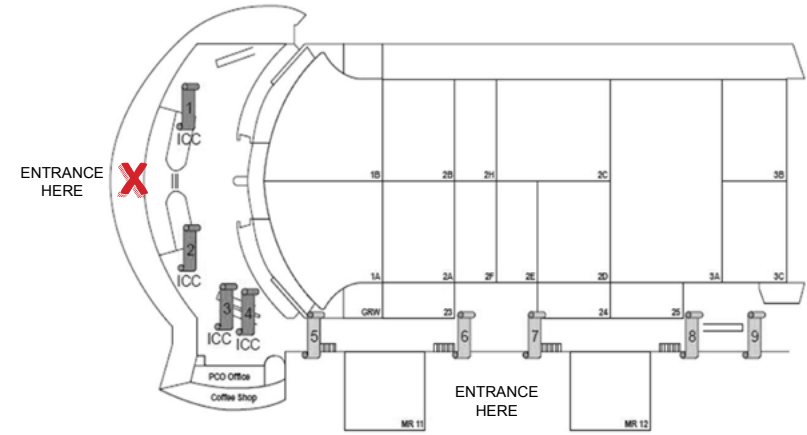

## Outside – ICC Main Entrance

Location		Installation	Size	Quantity	Production Material	Price ( CHF)
ICC Entrance <u>Triangle</u> banner	Exterior ICC Main Entrance	Rigging	3.300 x 7.900 mm	3	Printed banner	5.000/each
			3.200 x 8.920 mm			
			3.200 x 8.920 mm			